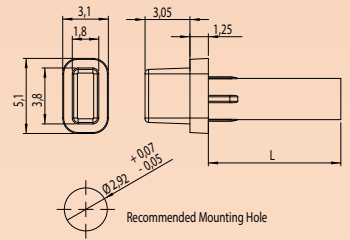

LED PIPES

Dia 5 mm led pipe mounted from inside

Dia 5 mm led pipe with flash

Dia 3 mm rectangular led pipe

Code	L	Pack
LG-5005	5	250
LG-5006	6	250
LG-5007	7	250
LG-5008	8	250
LG-5009	9	250
LG-5010	10	250
LG-5011	11	250
LG-5012	12	250
LG-5013	13	250
LG-5014	14	250
LG-5015	15	250
LG-5016	16	250
LG-5017	17	250
LG-5018	18	250