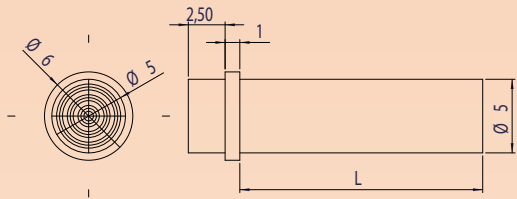

LED PIPES

Dia 5 mm led pipe mounted from inside