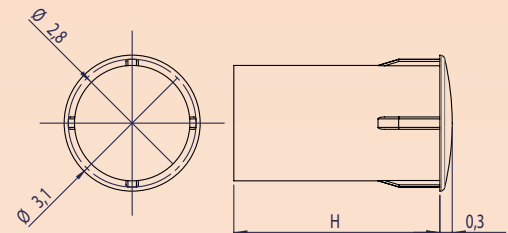

LED PIPES

Dia 3 mm led pipe mountet from inside

Code	L	Pack
LG-07	7	250
LG-08	8	250
LG-09	9	250
LG-10	10	250
LG-11	11	250
LG-12	12	250
LG-13	13	250
LG-14	14	250
LG-15	15	250
LG-16	16	250
LG-17	17	250
LG-18	18	250
LG-19	19	250
LG-20	20	250
LG-21	21	250
LG-22	22	250
LG-23	23	250
LG-24	24	250
LG-25	25	250
LG-26	26	250
LG-30	30	250
LG-35	35	250
LG-40	40	250
LG-45	45	250
LG-50	50	250

PCB placement

Dia 3 mm led pipe with foot

Code	H	Pack
LG-110	10	250
LG-111	11	250
LG-112	12	250
LG-114	14	250
LG-116	16	250
LG-118	18	250
LG-120	20	250
LG-123	23	250
LG-125	25	250
LG-130	30	250

Recommended Mounting Hole